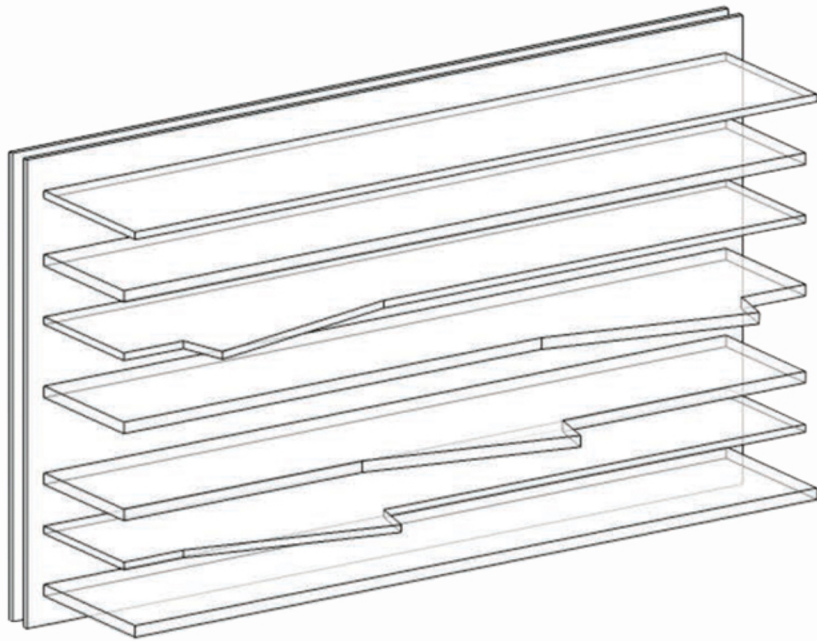

Collection	SAPERE 2024
Type	Crystal Clear Acrylic and Mirror Acrylic
Product code	S24-BKC
Designer	Migdalia Salazar
Dimensions	H 24 W 42 D 11 inches
Back colors	Gold - Rose Gold - Bronze - Blue Gray - Black - Silver
Shelf colors	Crystal Clear

GOLD | S24-BKC-GLD

ROSE GOLD | S24-BKC-RSG

BRONZE | S24-BKC-BRZ

BLUE GRAY | S24-BKC-BGY

BLACK | S24-BKC-BLK

SILVER | S24-BKC-SLR

SAPERE unit
H 24 | W 42 | D 11 inches

CAPACITY
20 pounds per shelf

SAPERE unit
H 24 | W 42 | D 11 inches

CAPACITY
20 pounds per shelf

SAPERE units : 2
H 48 | W 42 | D 11 inches

CAPACITY
20 pounds per shelf

SAPERE units : 3
H 24 | W 126 | D 11 inches

CAPACITY
20 pounds per shelf

SAPERE units : 6
H 48 | W 126 | D 11 inches

CAPACITY
20 pounds per shelf