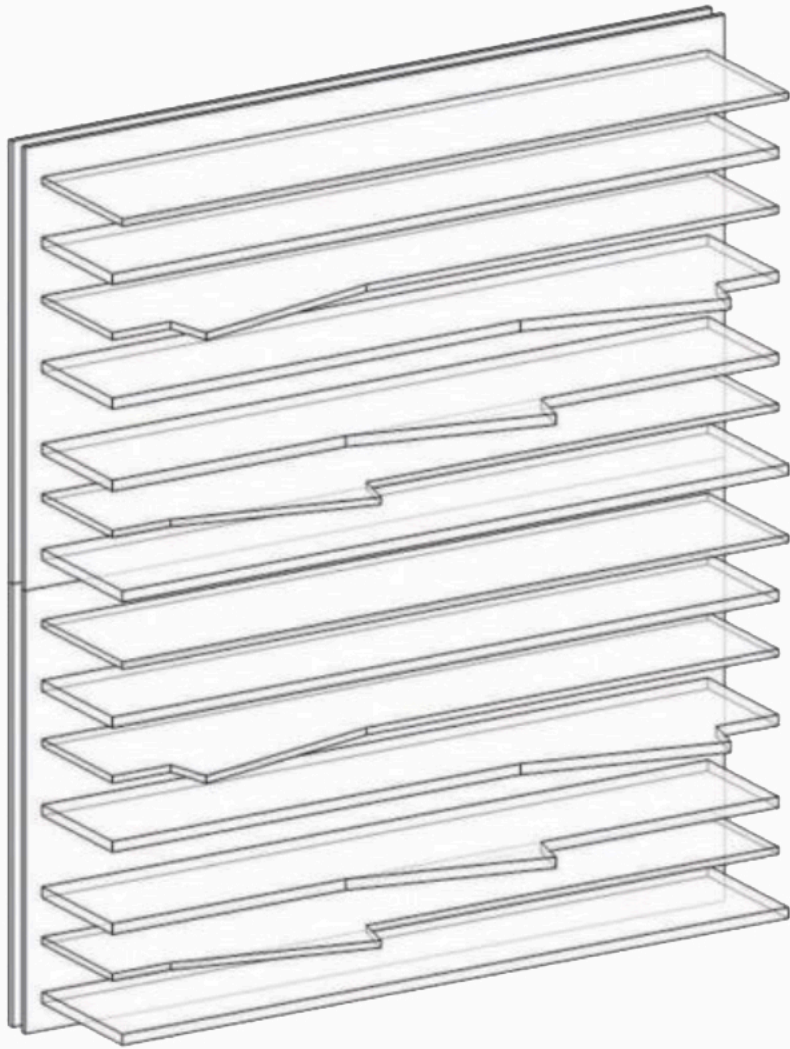

Collection	SAPERE 2024
Type	Crystal Clear Acrylic and Mirror Acrylic
Product code	S24-BKC
Designer	Migdalia Salazar
Dimensions	H 24 W 42 D 11 inches
Back colors	Gold - Rose Gold - Bronze - Blue Gray - Black - Silver
Shelf colors	Crystal Clear

GOLD | S24-BKC-GLD

ROSE GOLD | S24-BKC-RSG

BRONZE | S24-BKC-BRZ

BLUE GRAY | S24-BKC-BGY

BLACK | S24-BKC-BLK

SILVER | S24-BKC-SLR

SAPERE unit
H 24 | W 42 | D 11 inches

CAPACITY
20 pounds per shelf

SAPERE unit
H 24 | W 42 | D 11 inches

CAPACITY
20 pounds per shelf

SAPERE units : 2
H 48 | W 42 | D 11 inches

CAPACITY
20 pounds per shelf

SAPERE units : 3
H 24 | W 126 | D 11 inches

CAPACITY
20 pounds per shelf

SAPERE units : 6
H 48 | W 126 | D 11 inches

CAPACITY
20 pounds per shelf